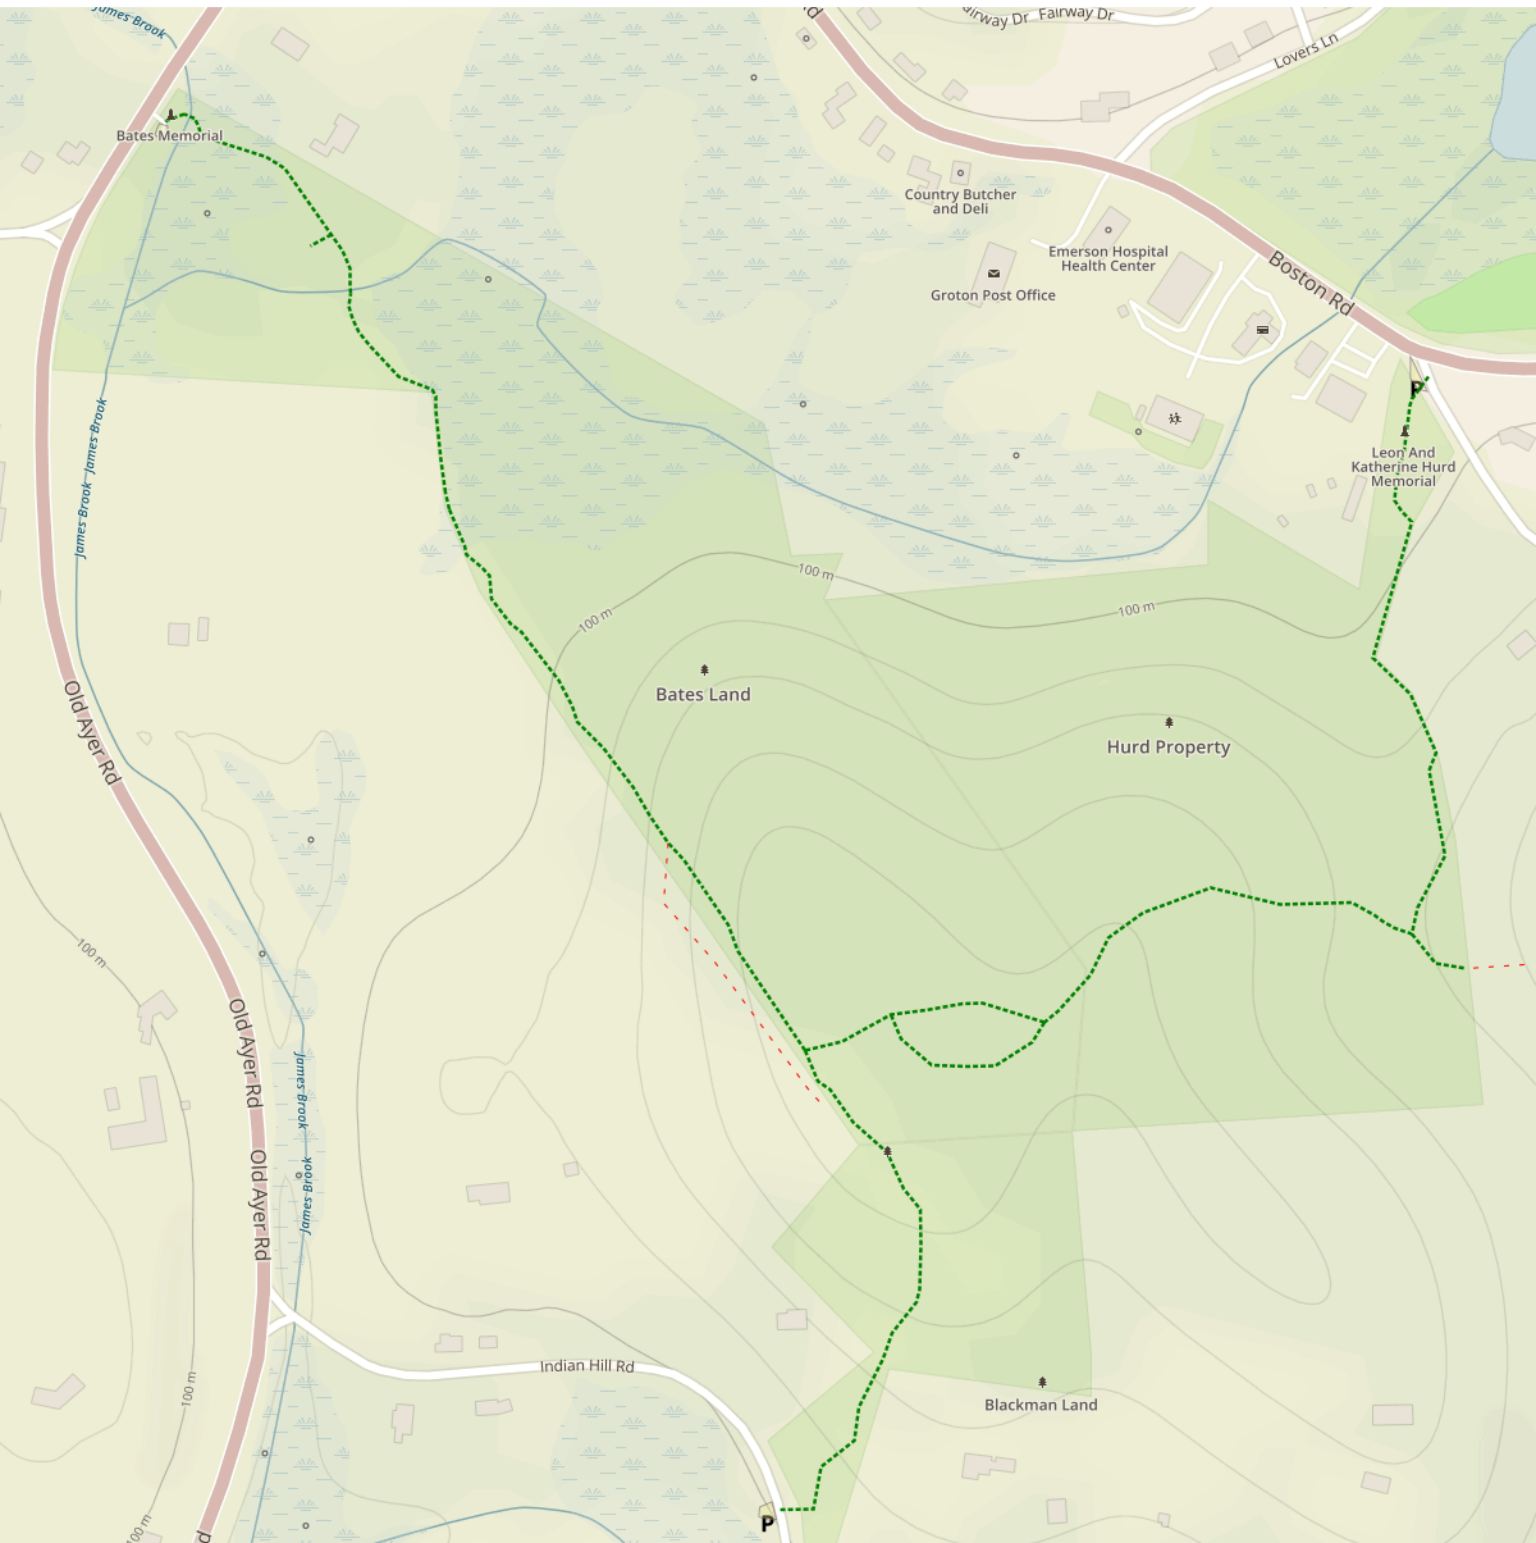

Bates Blackman Area Trail Map - www.grotontrails.org

- Maintained Wide Trail
- ⋯ Maintained Trail
- ⋯ Un-Maintained Trail
- Paved Trail
- - - Mountain Bike Trail
- - - Private Trail Not Public