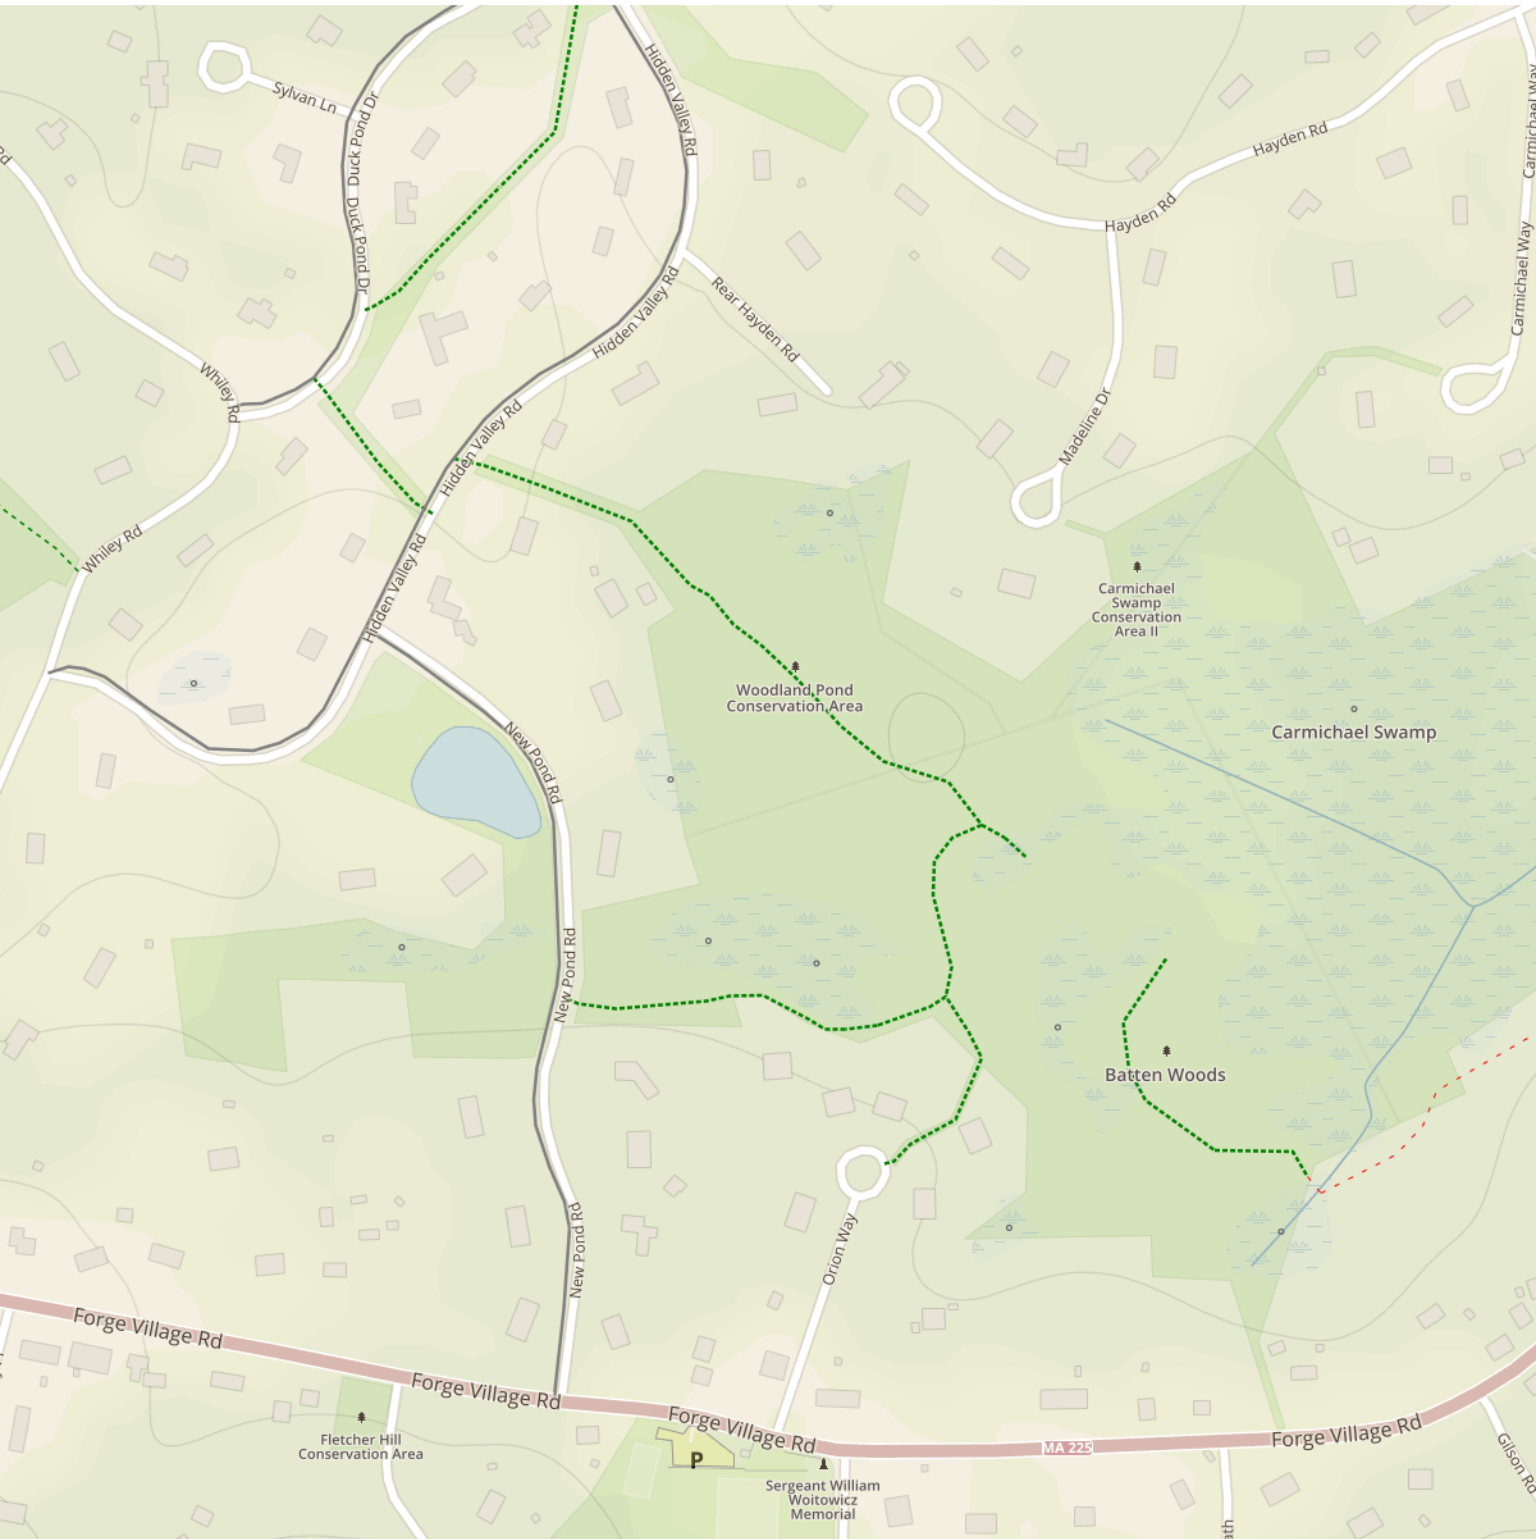

Batten Woods Area Trail Map - www.grotontrails.org

- Maintained Wide Trail
- ⋯ Maintained Trail
- ⋯ Un-Maintained Trail
- Paved Trail
- ⋯ Mountain Bike Trail
- - - Private Trail Not Public