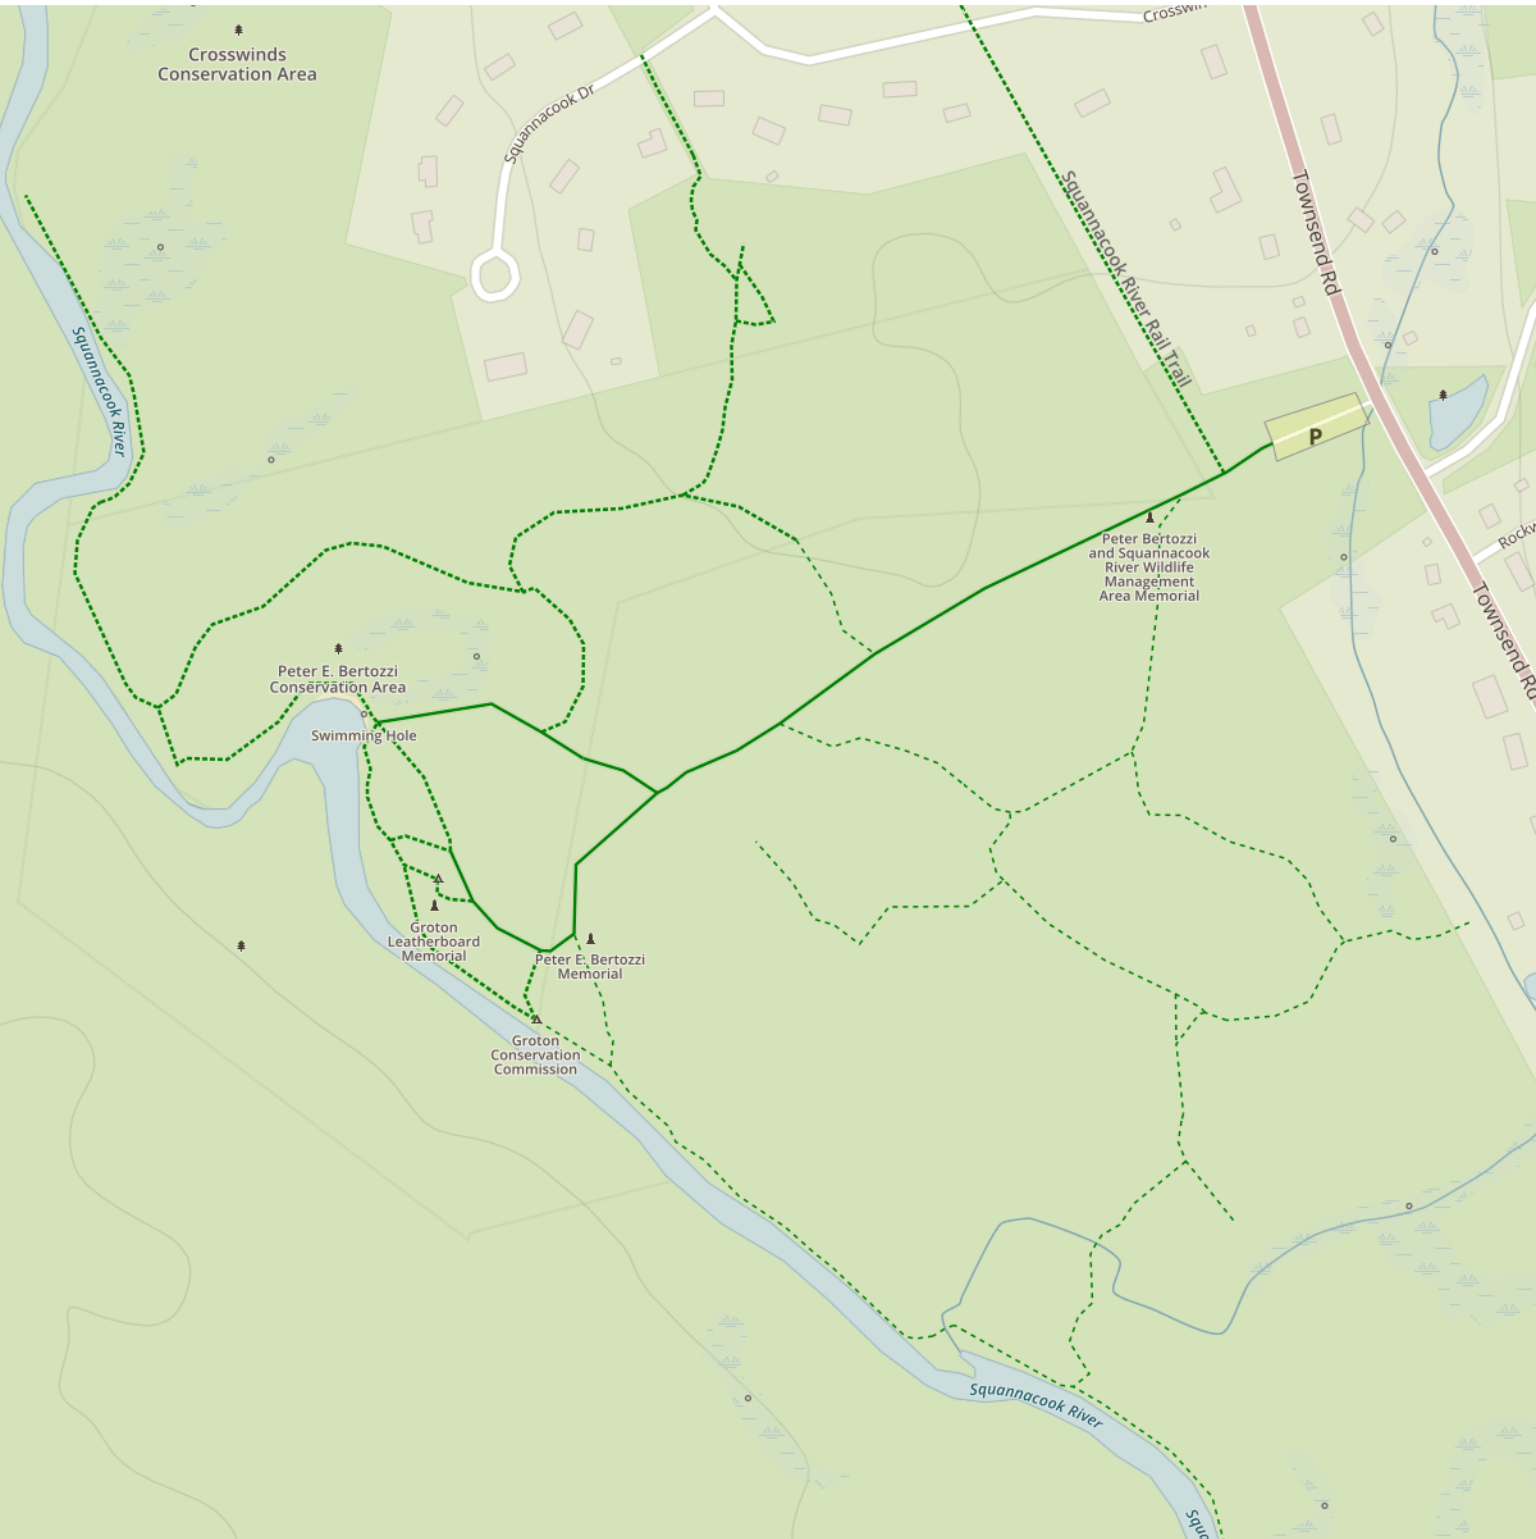

Bertozzi Conservation Area Trail Map - www.grotontrails.org

- Maintained Wide Trail
- ⋯ Maintained Trail
- ⋯ Un-Maintained Trail
- Paved Trail
- ⋯ Mountain Bike Trail
- ⋯ Private Trail Not Public