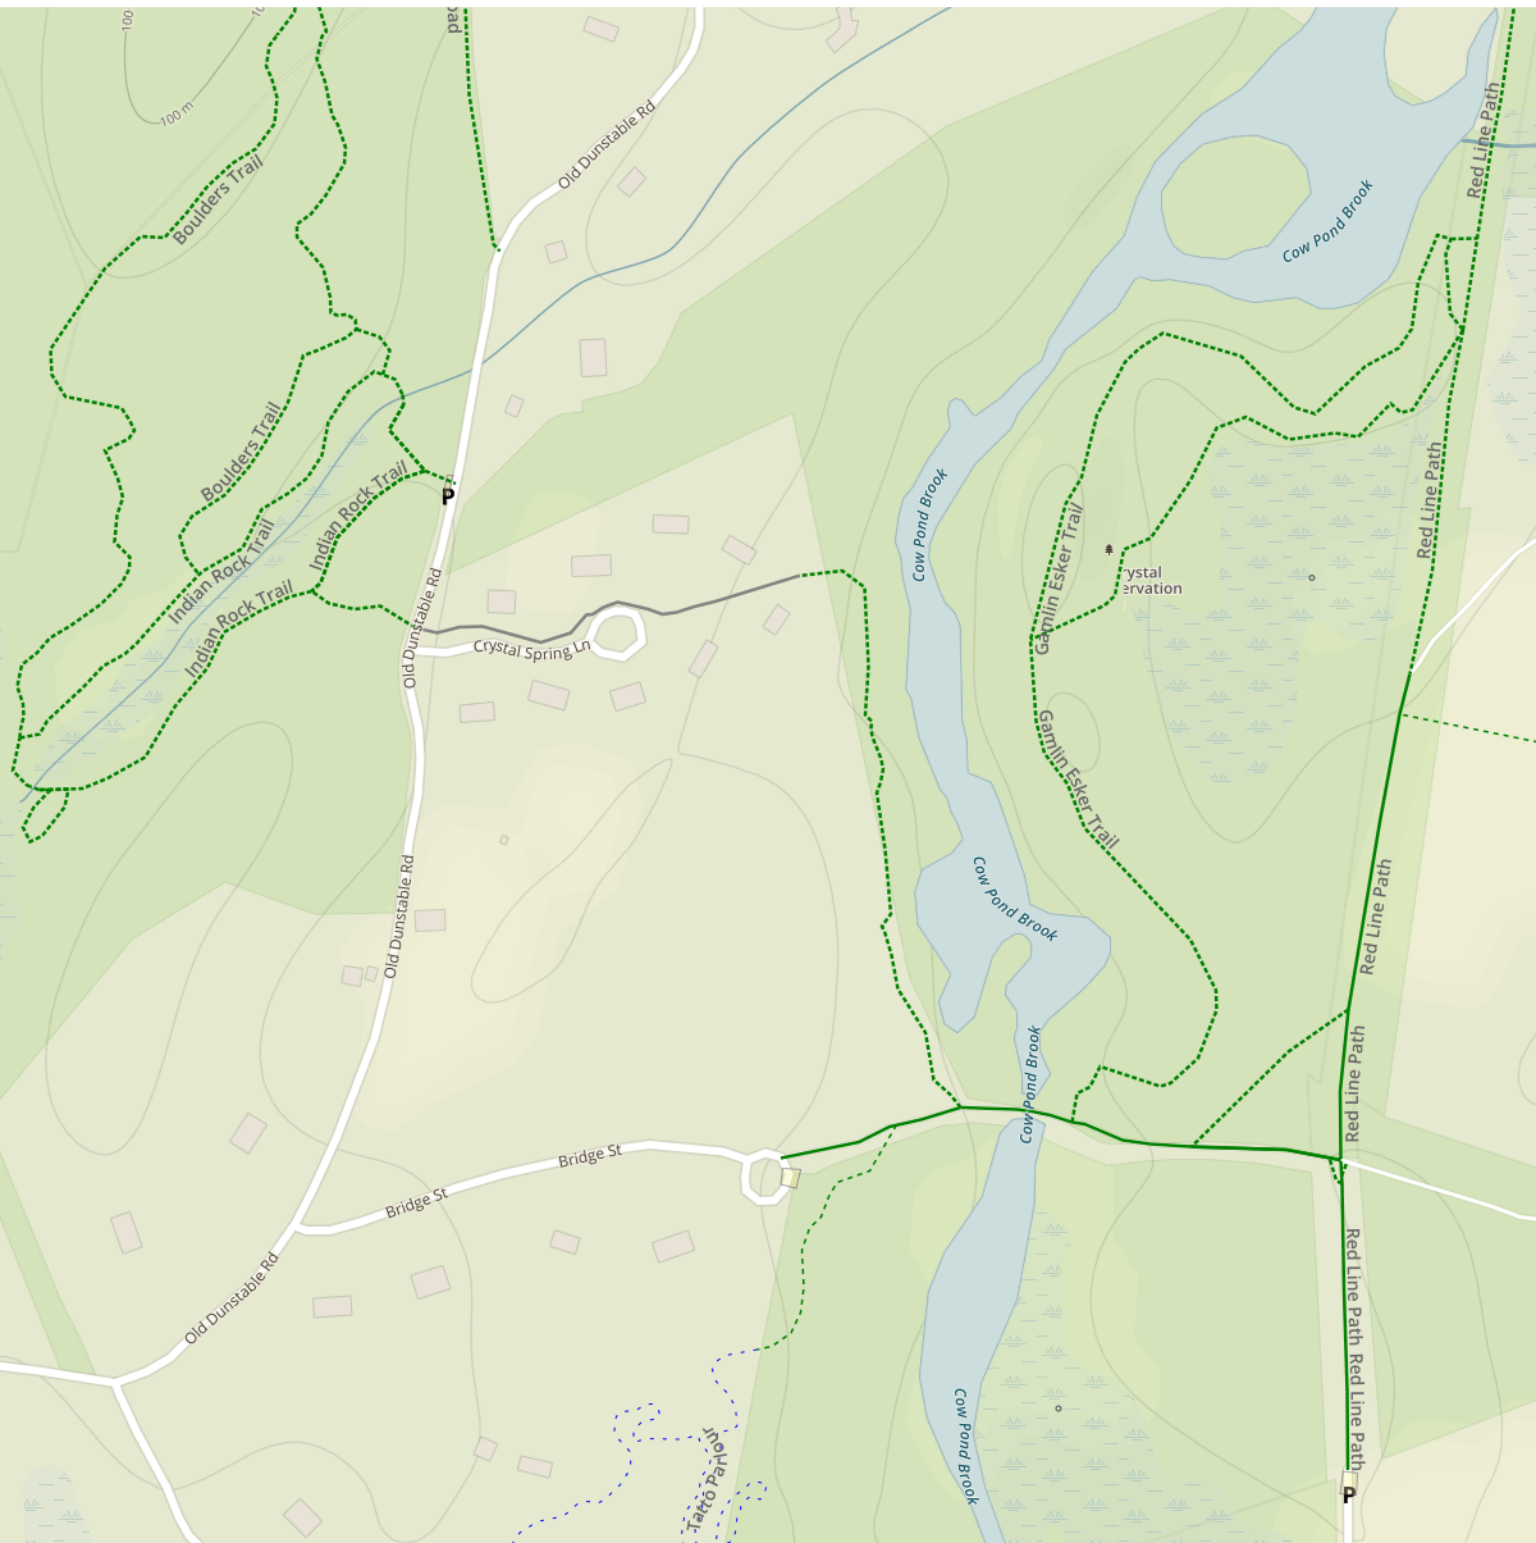

Gamlin Crystal Spring Area Trail Map - www.grotontrails.org

- Maintained Wide Trail
- Maintained Trail
- Un-Maintained Trail
- Paved Trail
- Mountain Bike Trail
- Private Trail Not Public