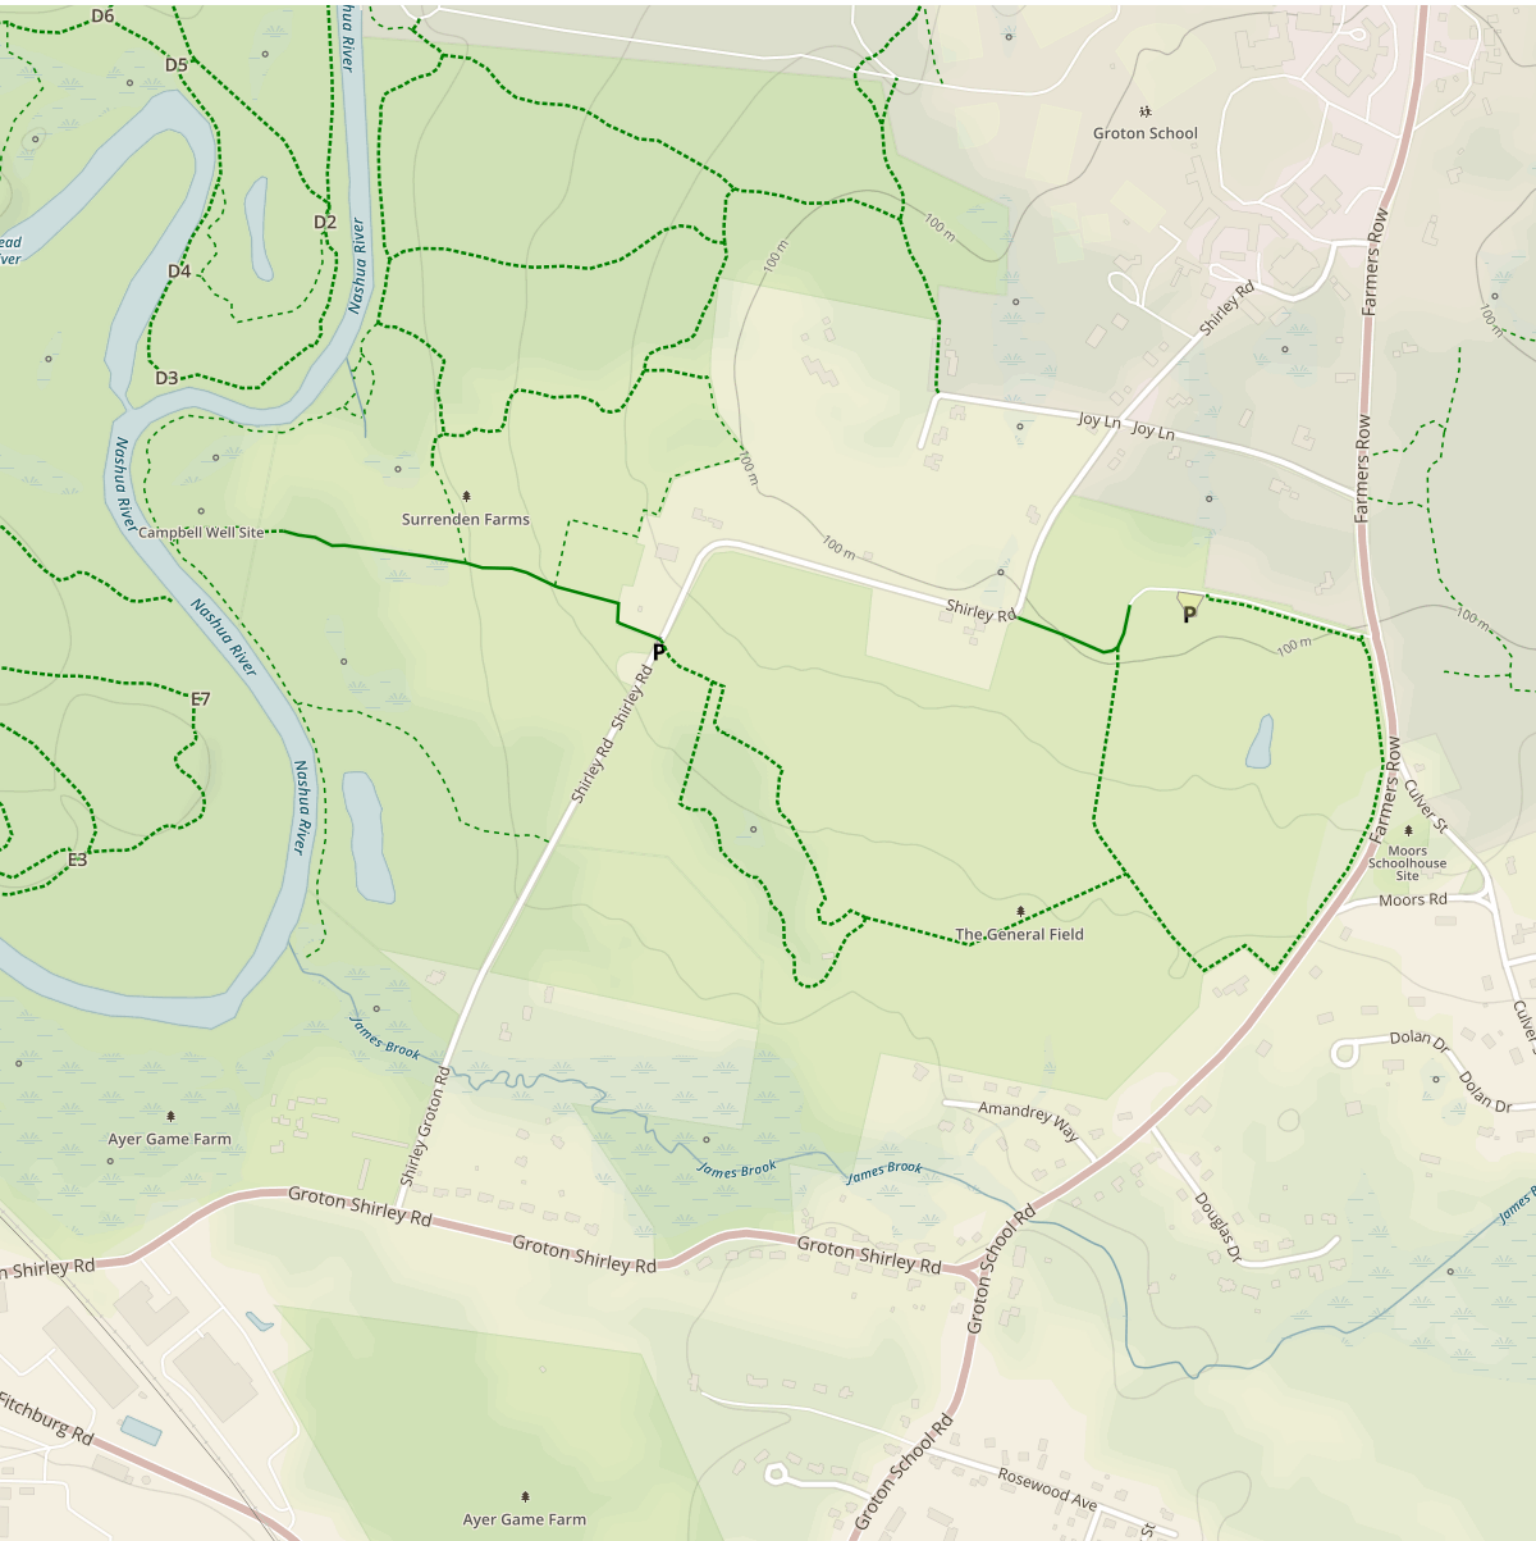

General Field & Surrenden Farm Trail Map - www.grotontrails.org

- Maintained Wide Trail
- ⋯ Maintained Trail
- - - Un-Maintained Trail
- Paved Trail
- - - Mountain Bike Trail
- - - Private Trail Not Public