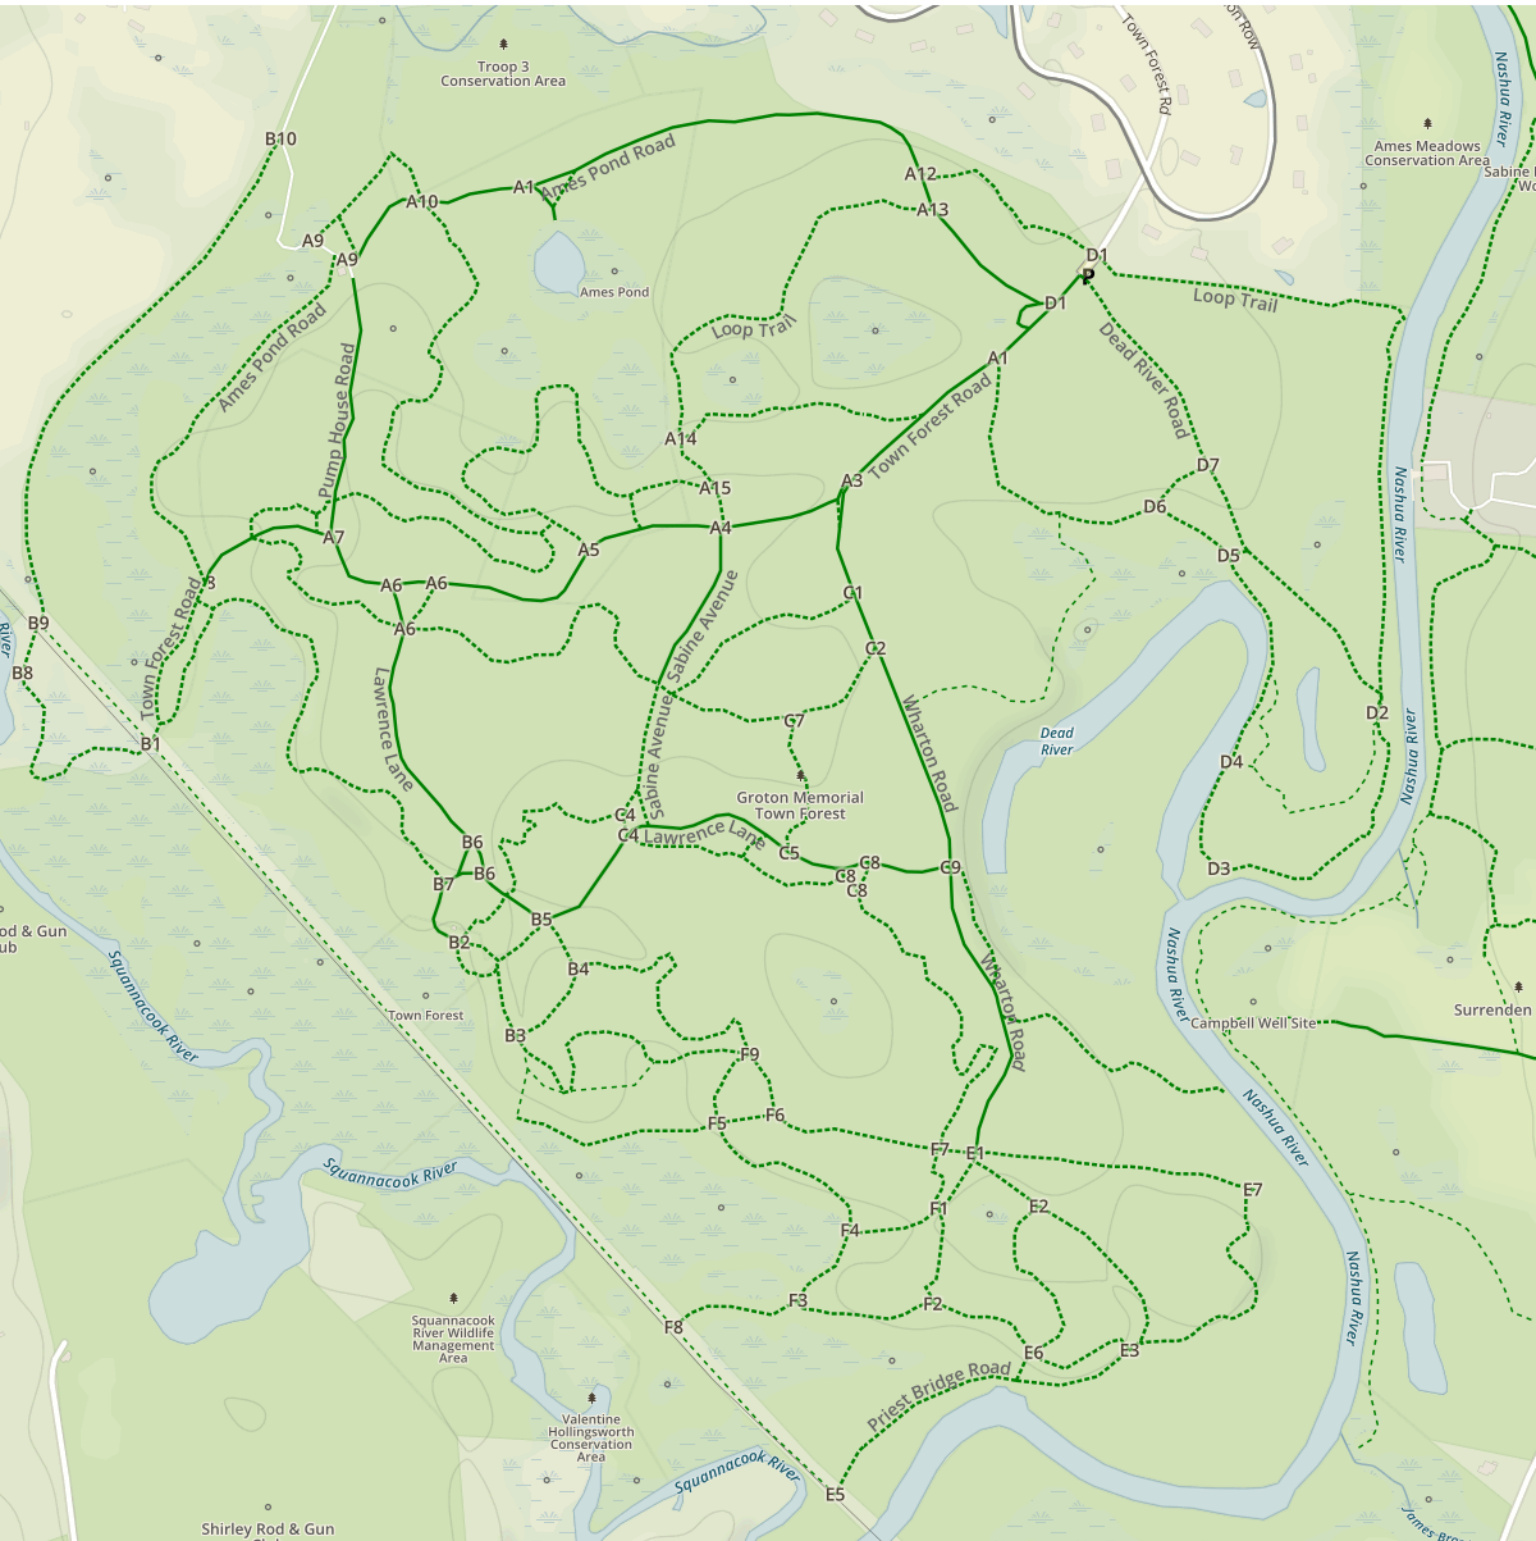

# Groton Town Forest Trail Map - [www.grotontrails.org](http://www.grotontrails.org)

- Maintained Wide Trail
- Maintained Trail
- Un-Maintained Trail
- Paved Trail
- Mountain Bike Trail
- Private Trail Not Public