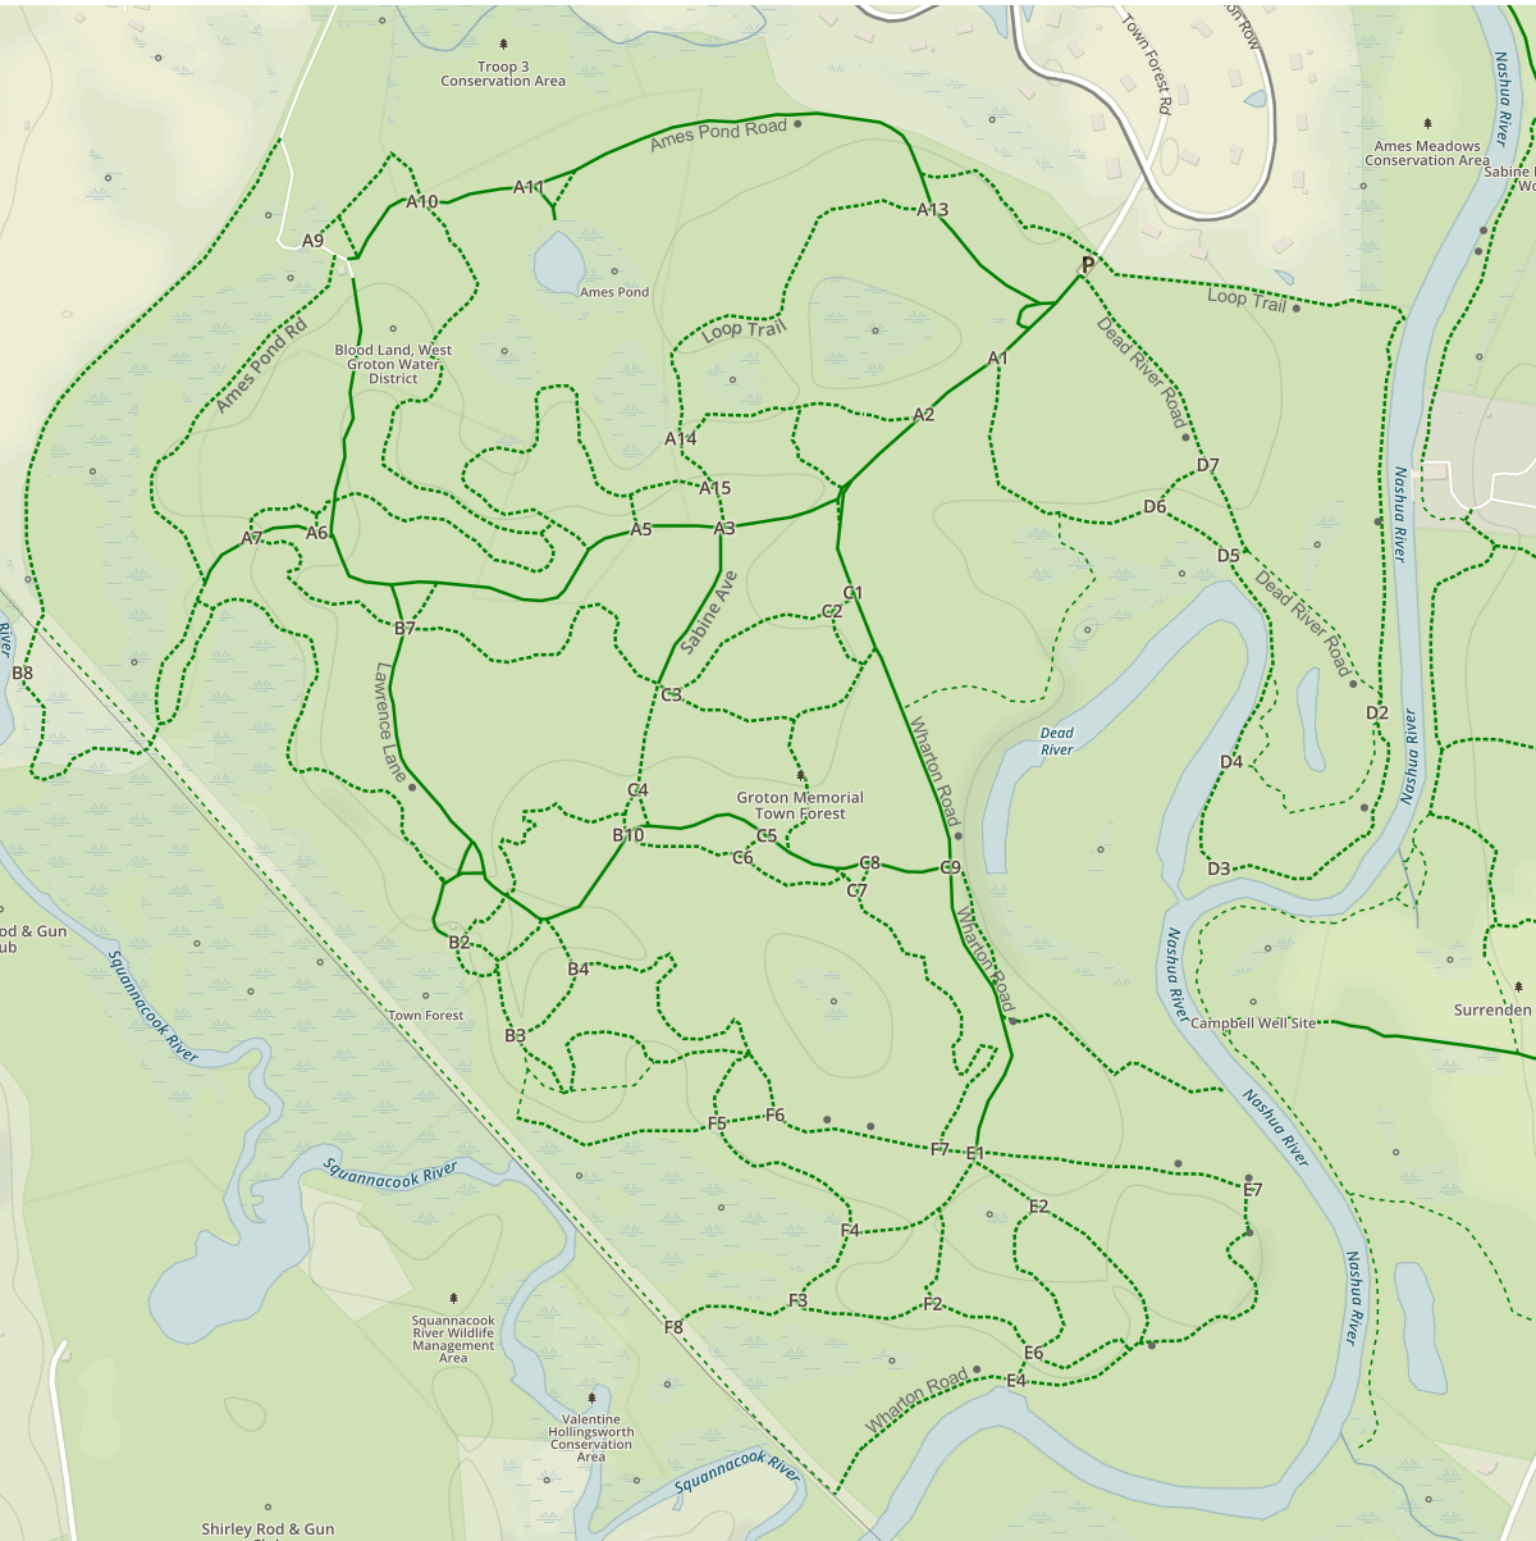

# Groton Town Forest Trail Map - [www.grotontrails.org](http://www.grotontrails.org)

- Maintained Wide Trail
- Maintained Trail
- Un-Maintained Trail
- Paved Trail
- Mountain Bike Trail
- Private Trail Not Public