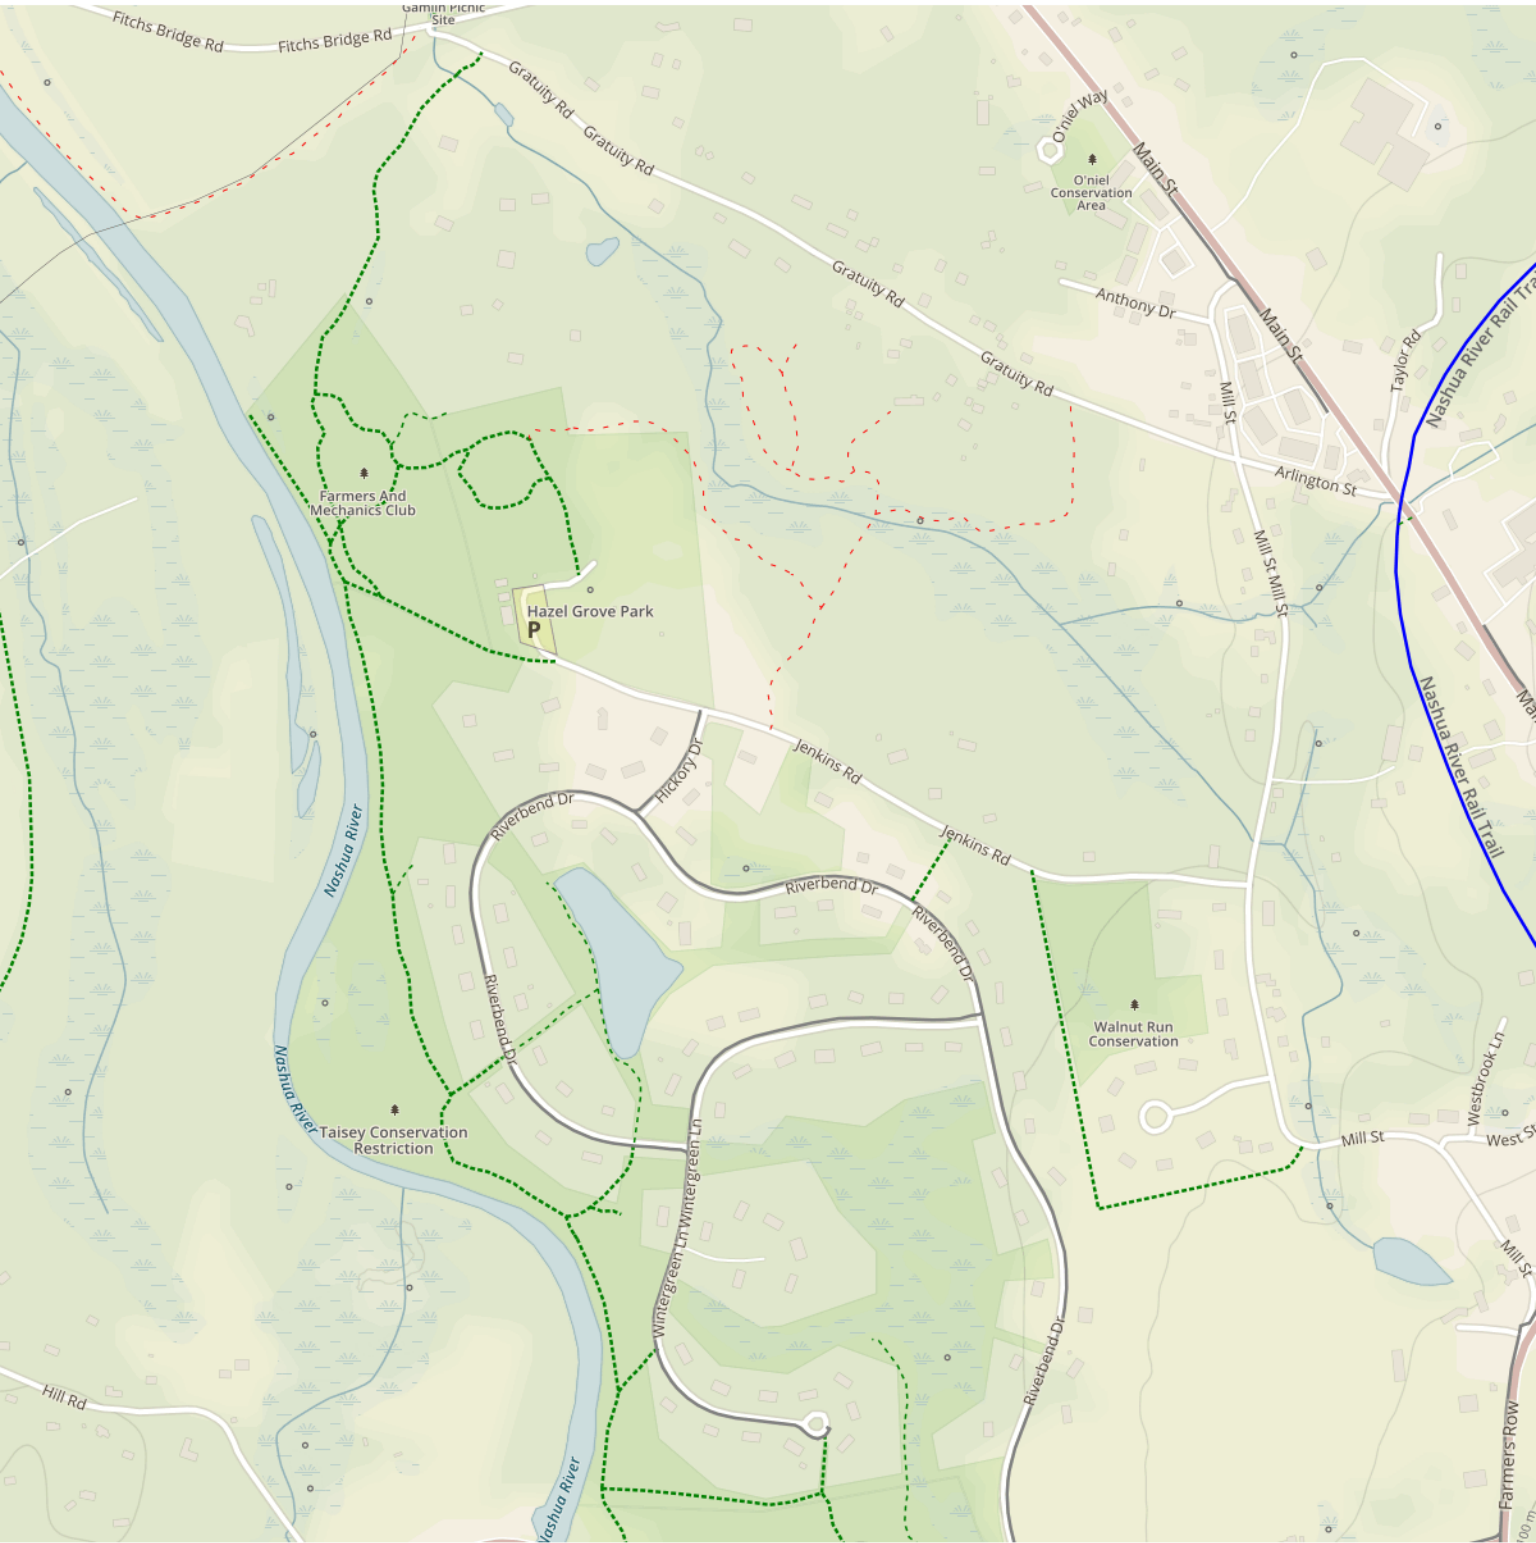

# Hazel Grove Park Trail Map - [www.grotontrails.org](http://www.grotontrails.org)

- Maintained Wide Trail
- ⋯ Maintained Trail
- ⋯ Un-Maintained Trail
- Paved Trail
- - - Mountain Bike Trail
- - - Private Trail Not Public