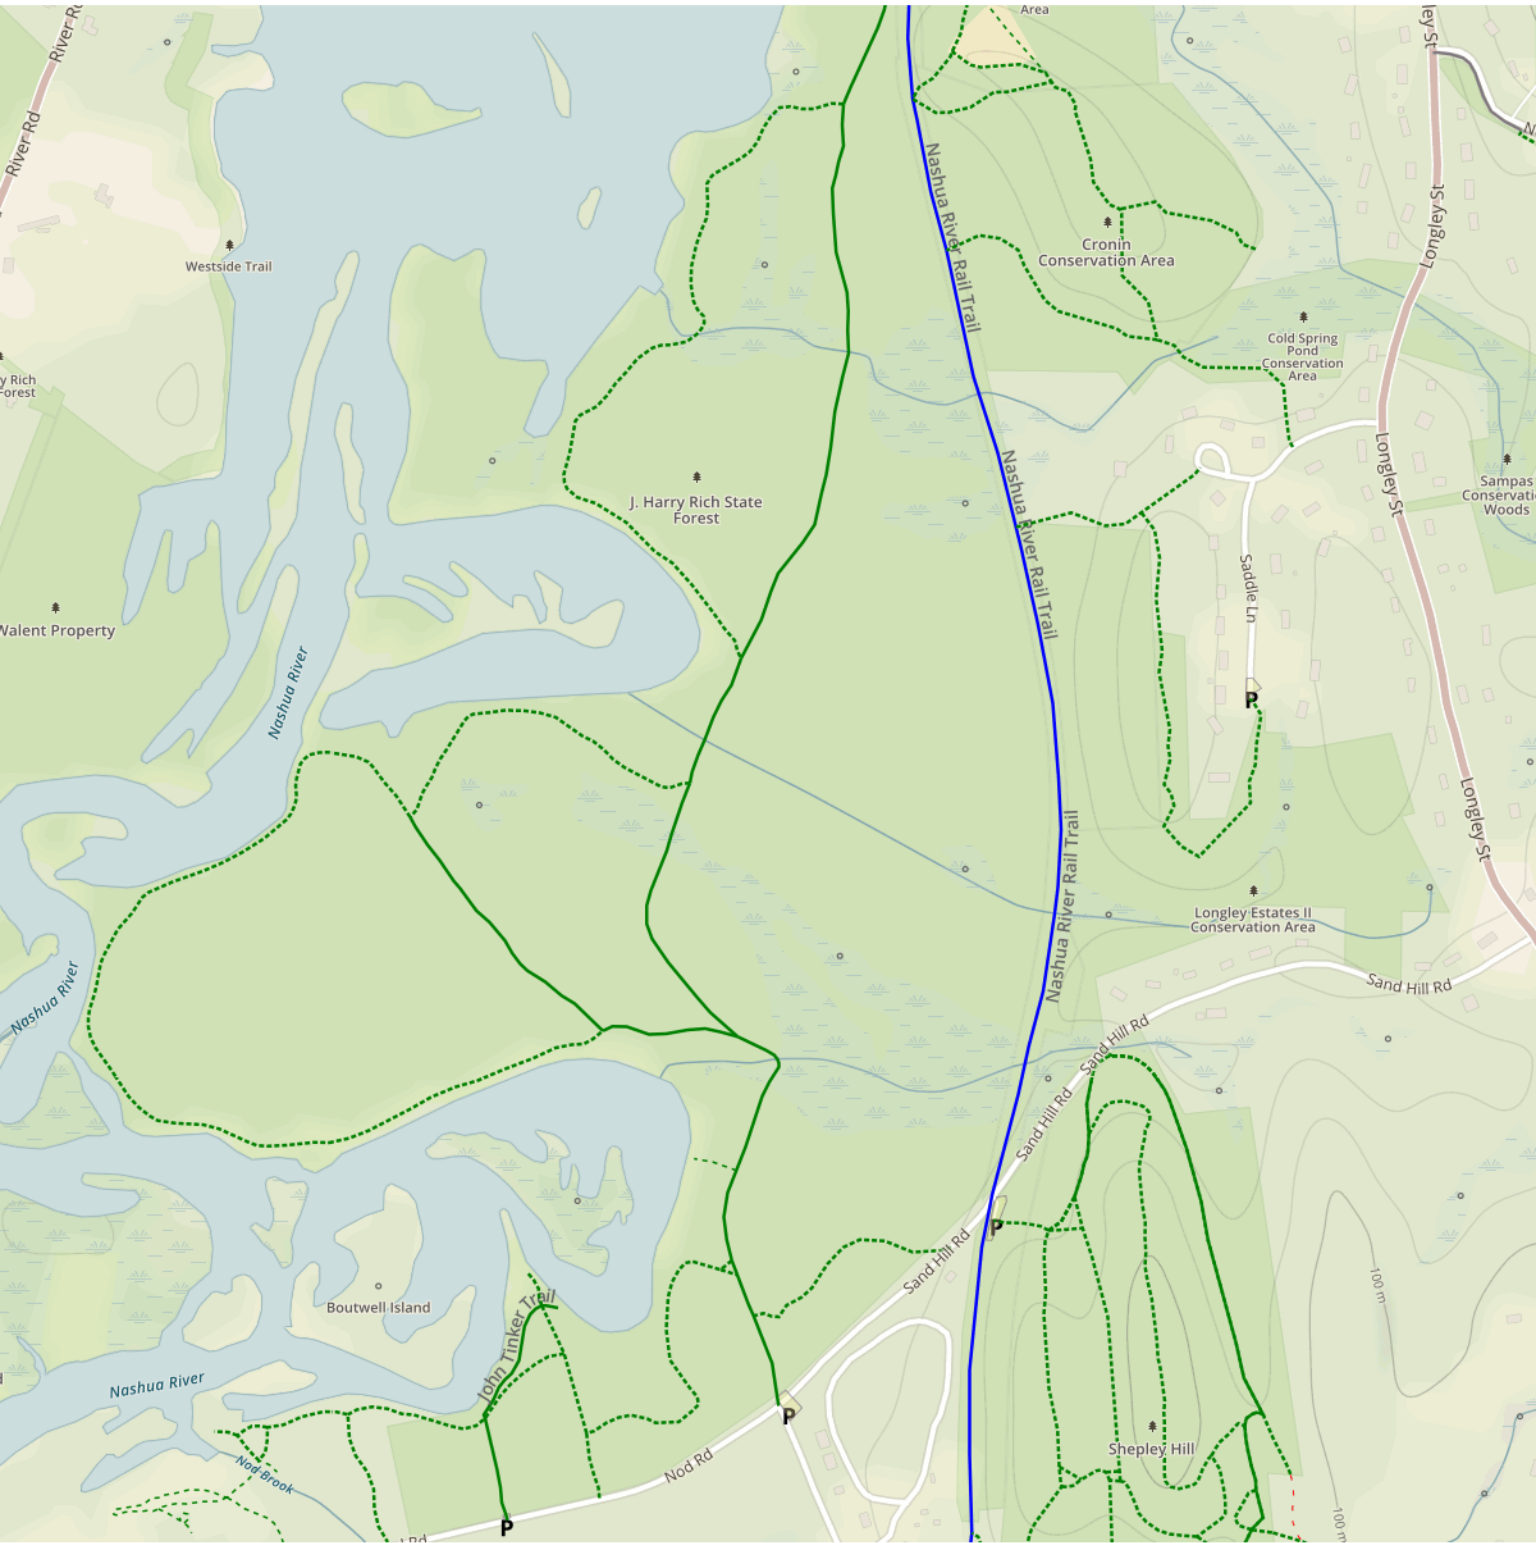

J. Harry Rich State Forest Trail Map - www.grotontrails.org

- Maintained Wide Trail
- ⋯ Maintained Trail
- ⋯ Un-Maintained Trail
- Paved Trail
- - - Mountain Bike Trail
- ⋯ Private Trail Not Public