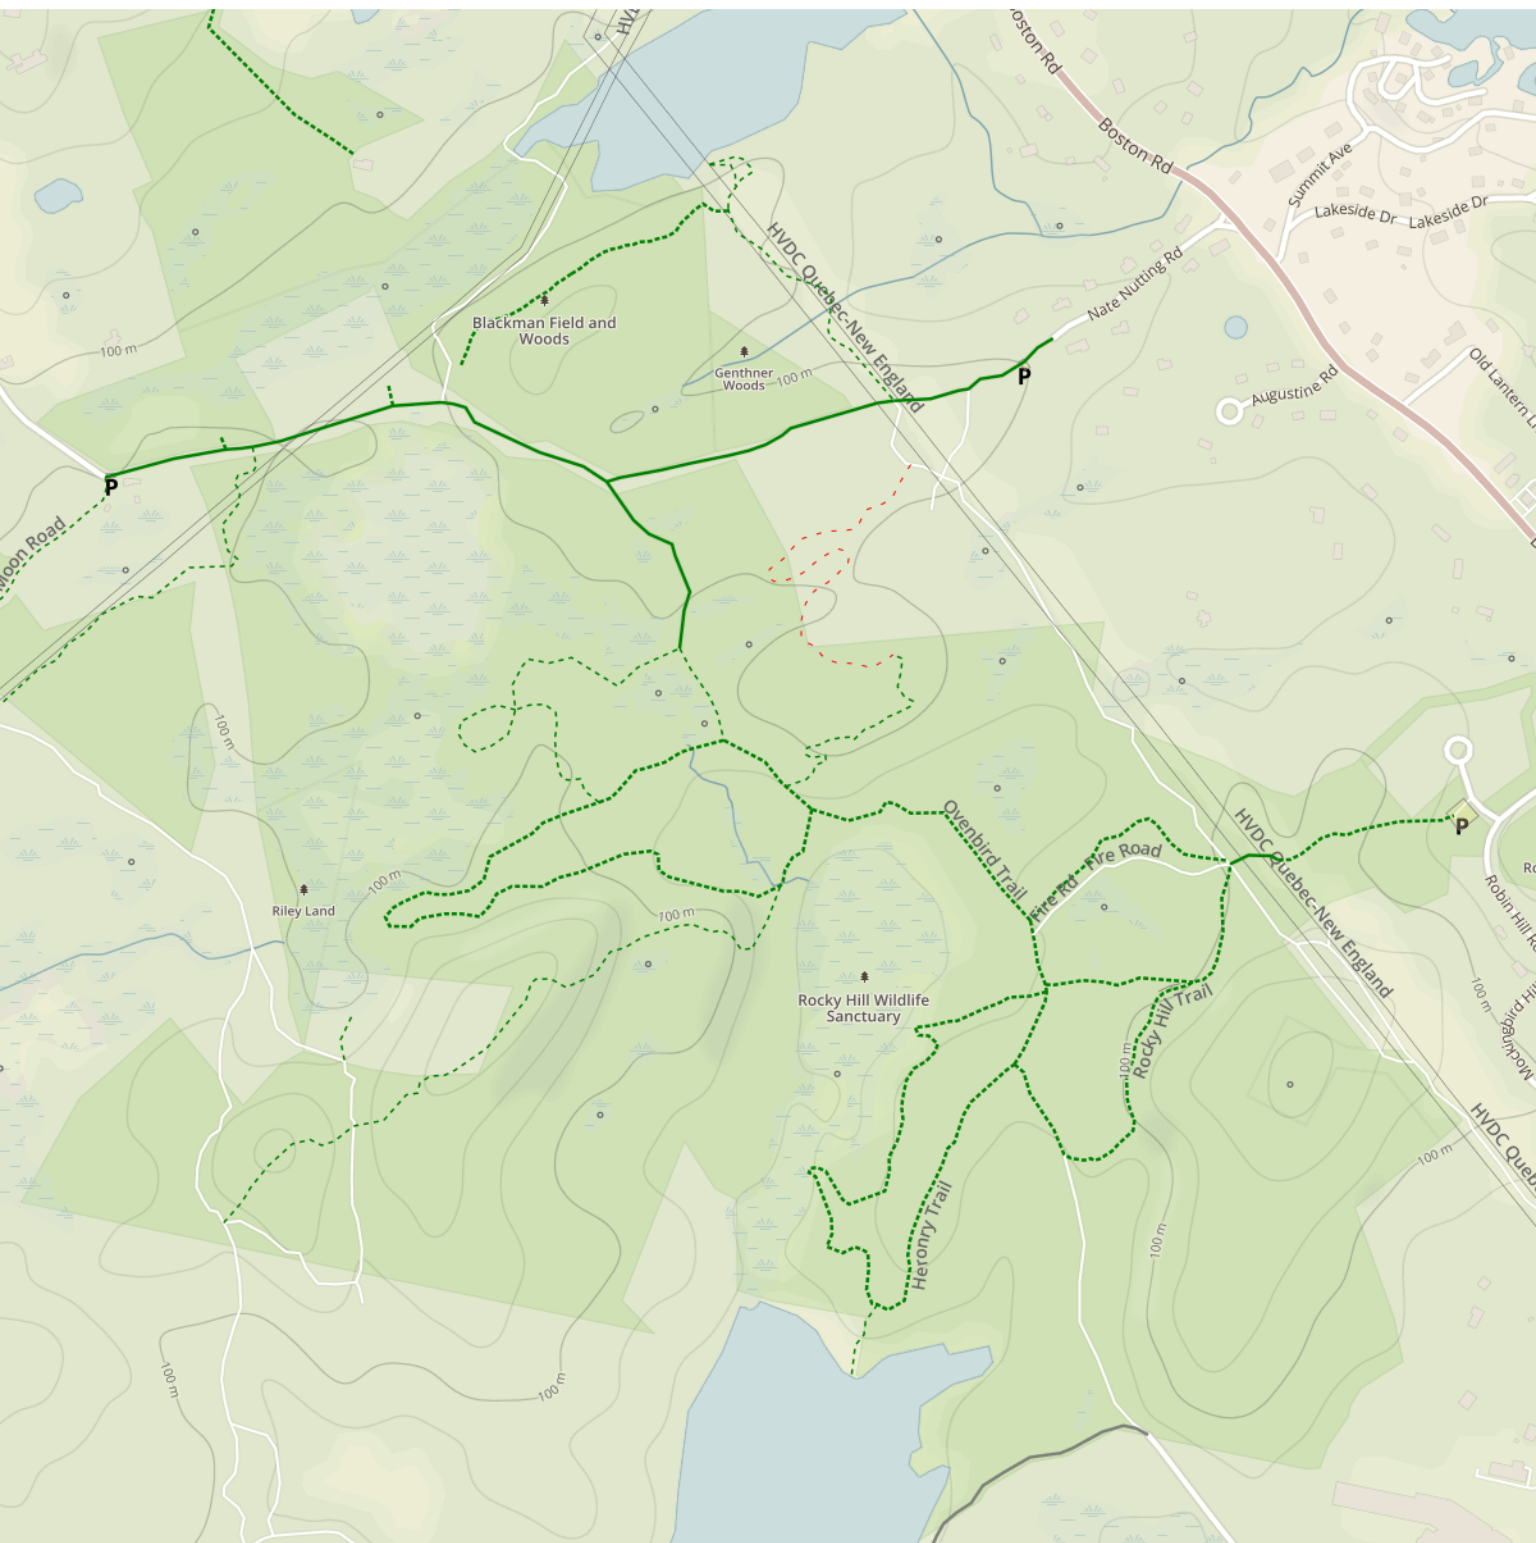

# Rocky Hills Trail Map - [www.grotontrails.org](http://www.grotontrails.org)

- Maintained Wide Trail
- ⋯ Maintained Trail
- - - Un-Maintained Trail
- Paved Trail
- ⋯ Mountain Bike Trail
- ⋯ Private Trail Not Public