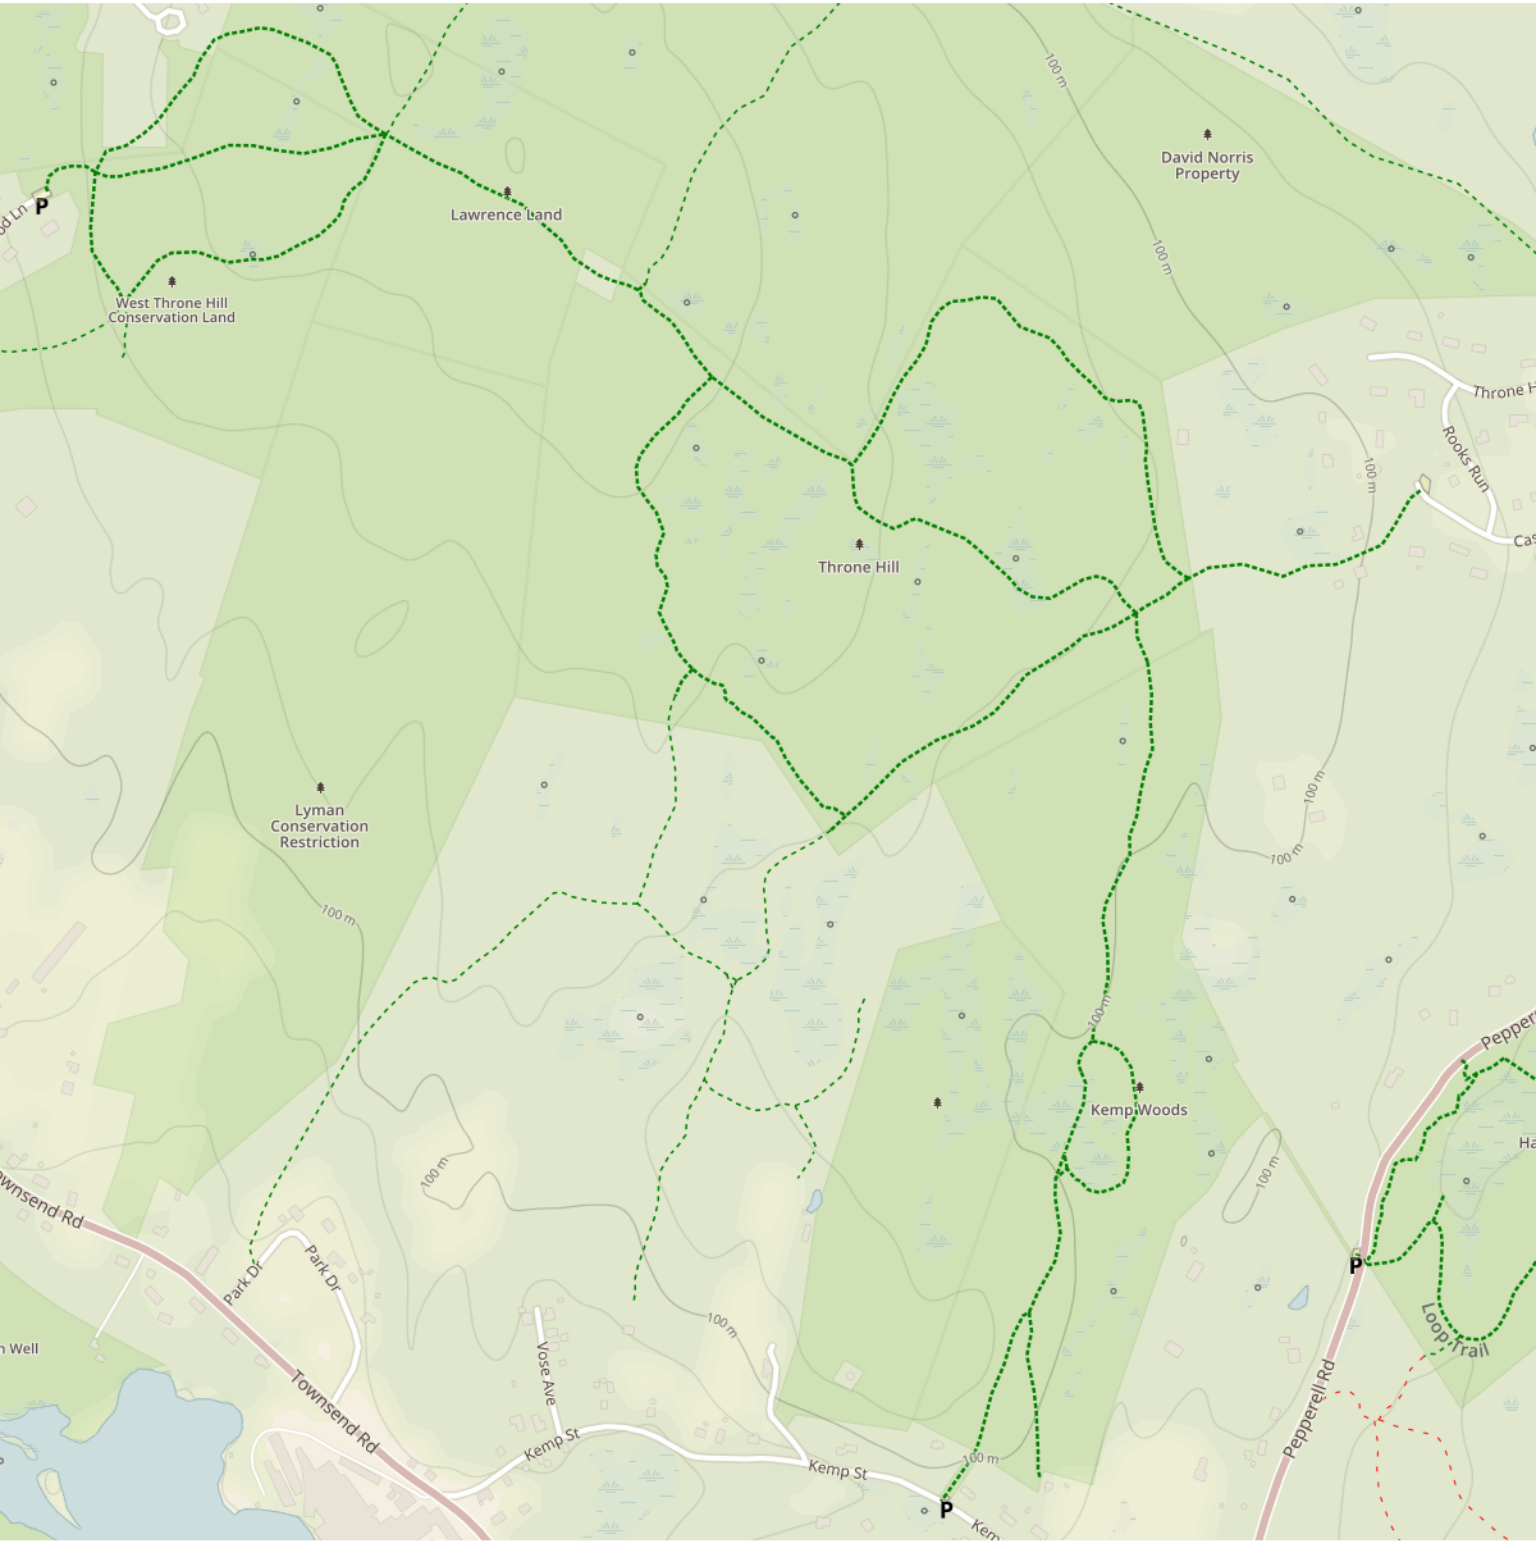

# Throne Hill Area Trail Map - [www.grotontrails.org](http://www.grotontrails.org)

-  Maintained Wide Trail
-  Maintained Trail
-  Un-Maintained Trail
-  Paved Trail
-  Mountain Bike Trail
-  Private Trail Not Public