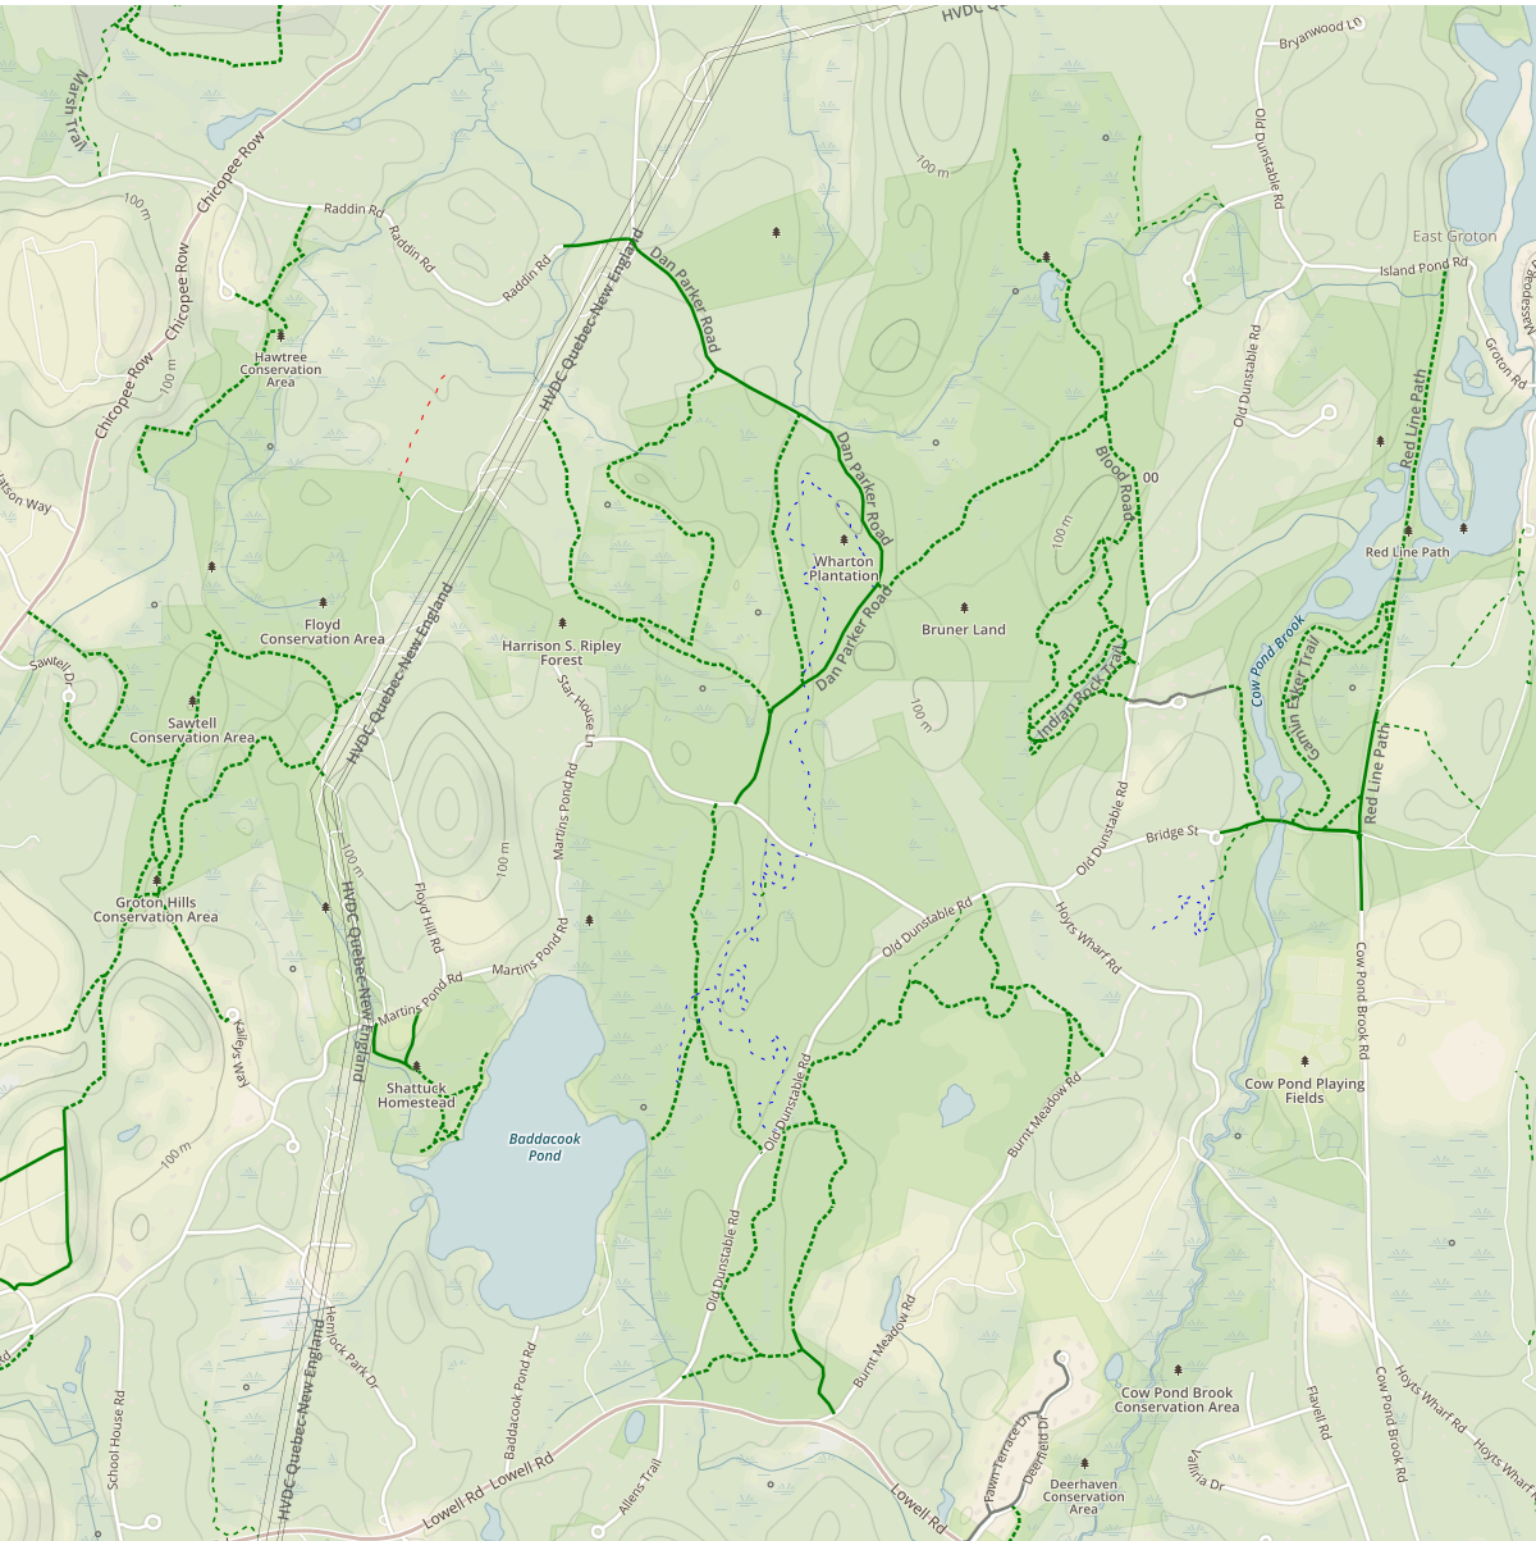

# Wharton Plantation Trail Map - [www.grotontrails.org](http://www.grotontrails.org)

- Maintained Wide Trail
- ⋯ Maintained Trail
- - - Un-Maintained Trail
- Paved Trail
- - - Mountain Bike Trail
- . - Private Trail Not Public