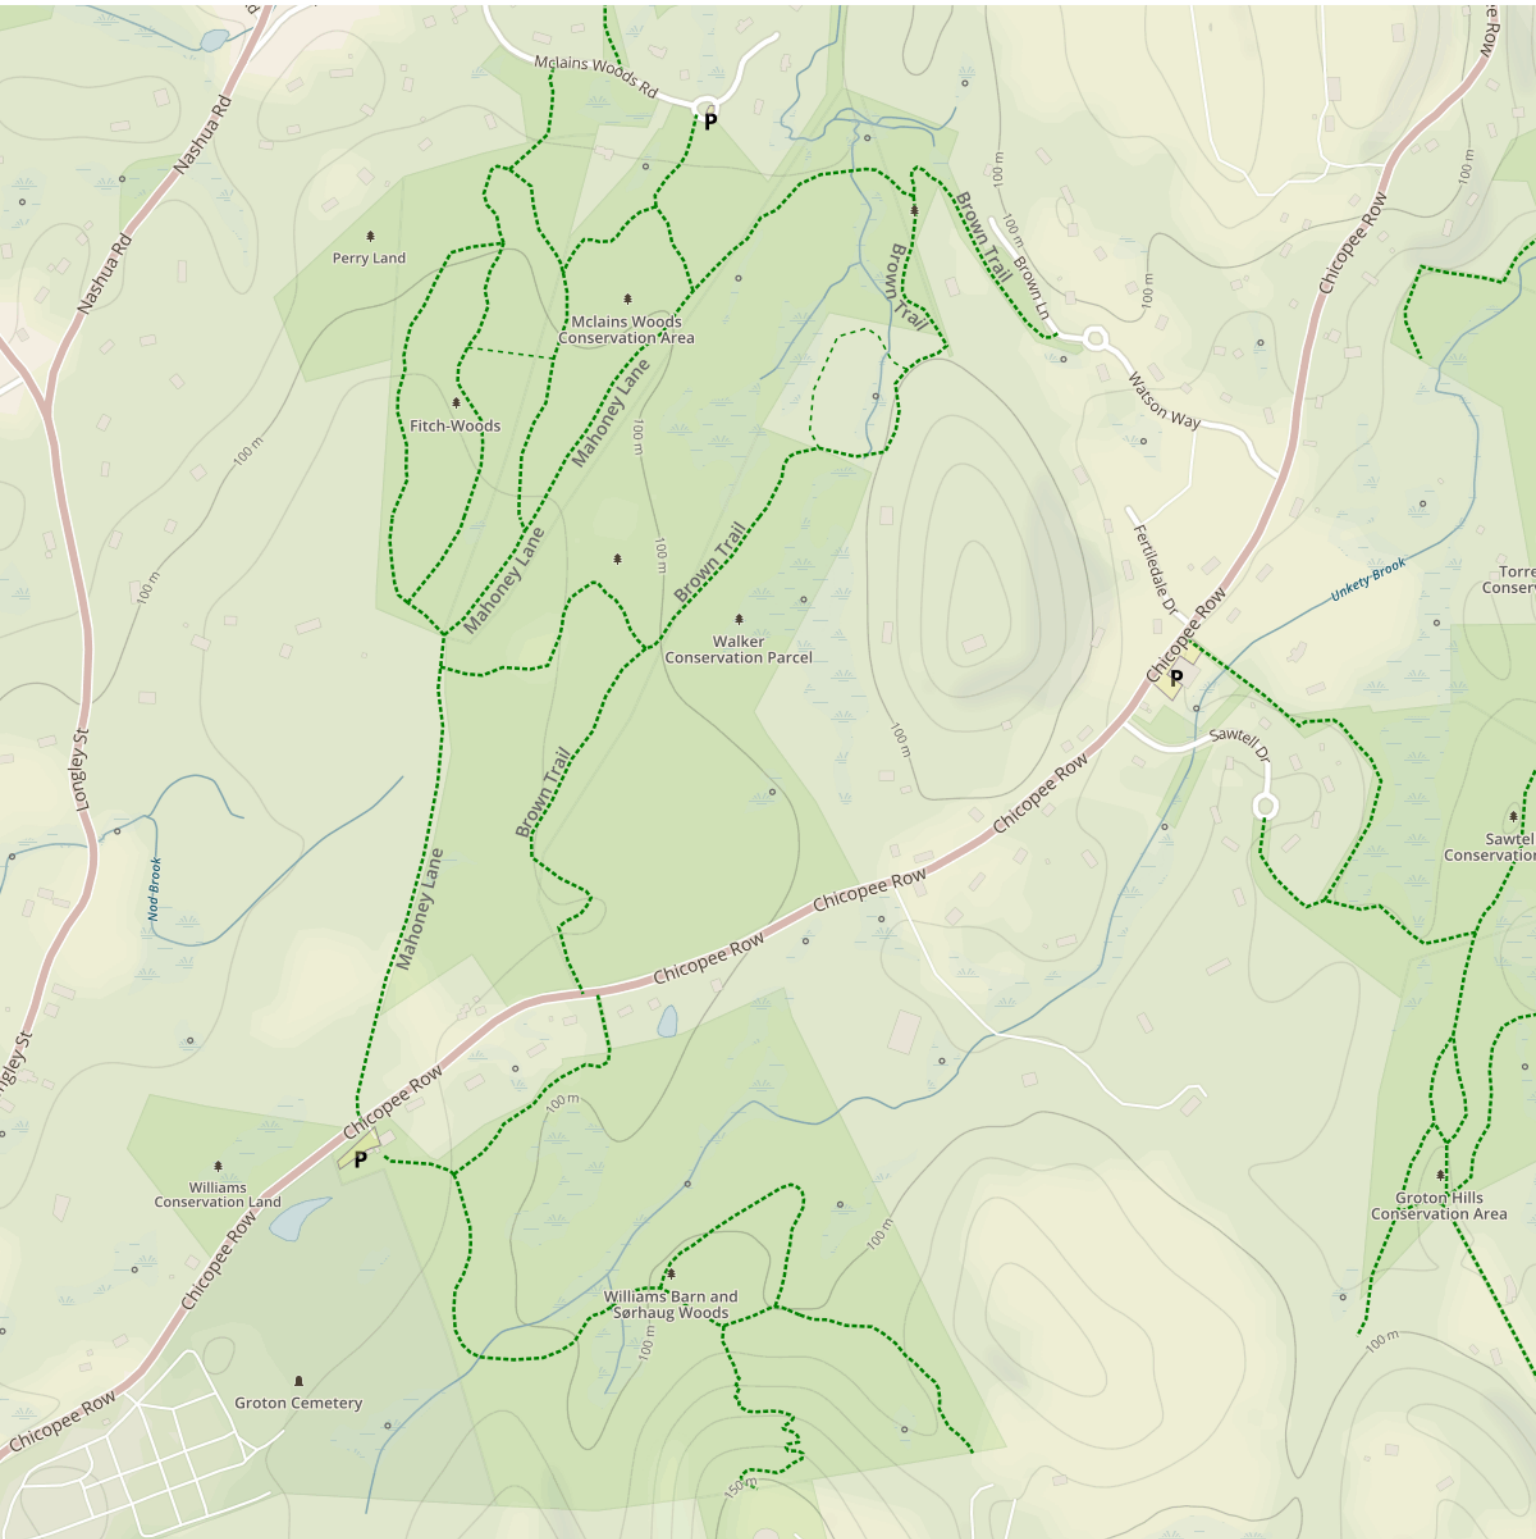

# Williams Barn Area Trail Map - [www.grotontrails.org](http://www.grotontrails.org)

- Maintained Wide Trail
- ⋯ Maintained Trail
- ⋯ Un-Maintained Trail
- Paved Trail
- ⋯ Mountain Bike Trail
- ⋯ Private Trail Not Public