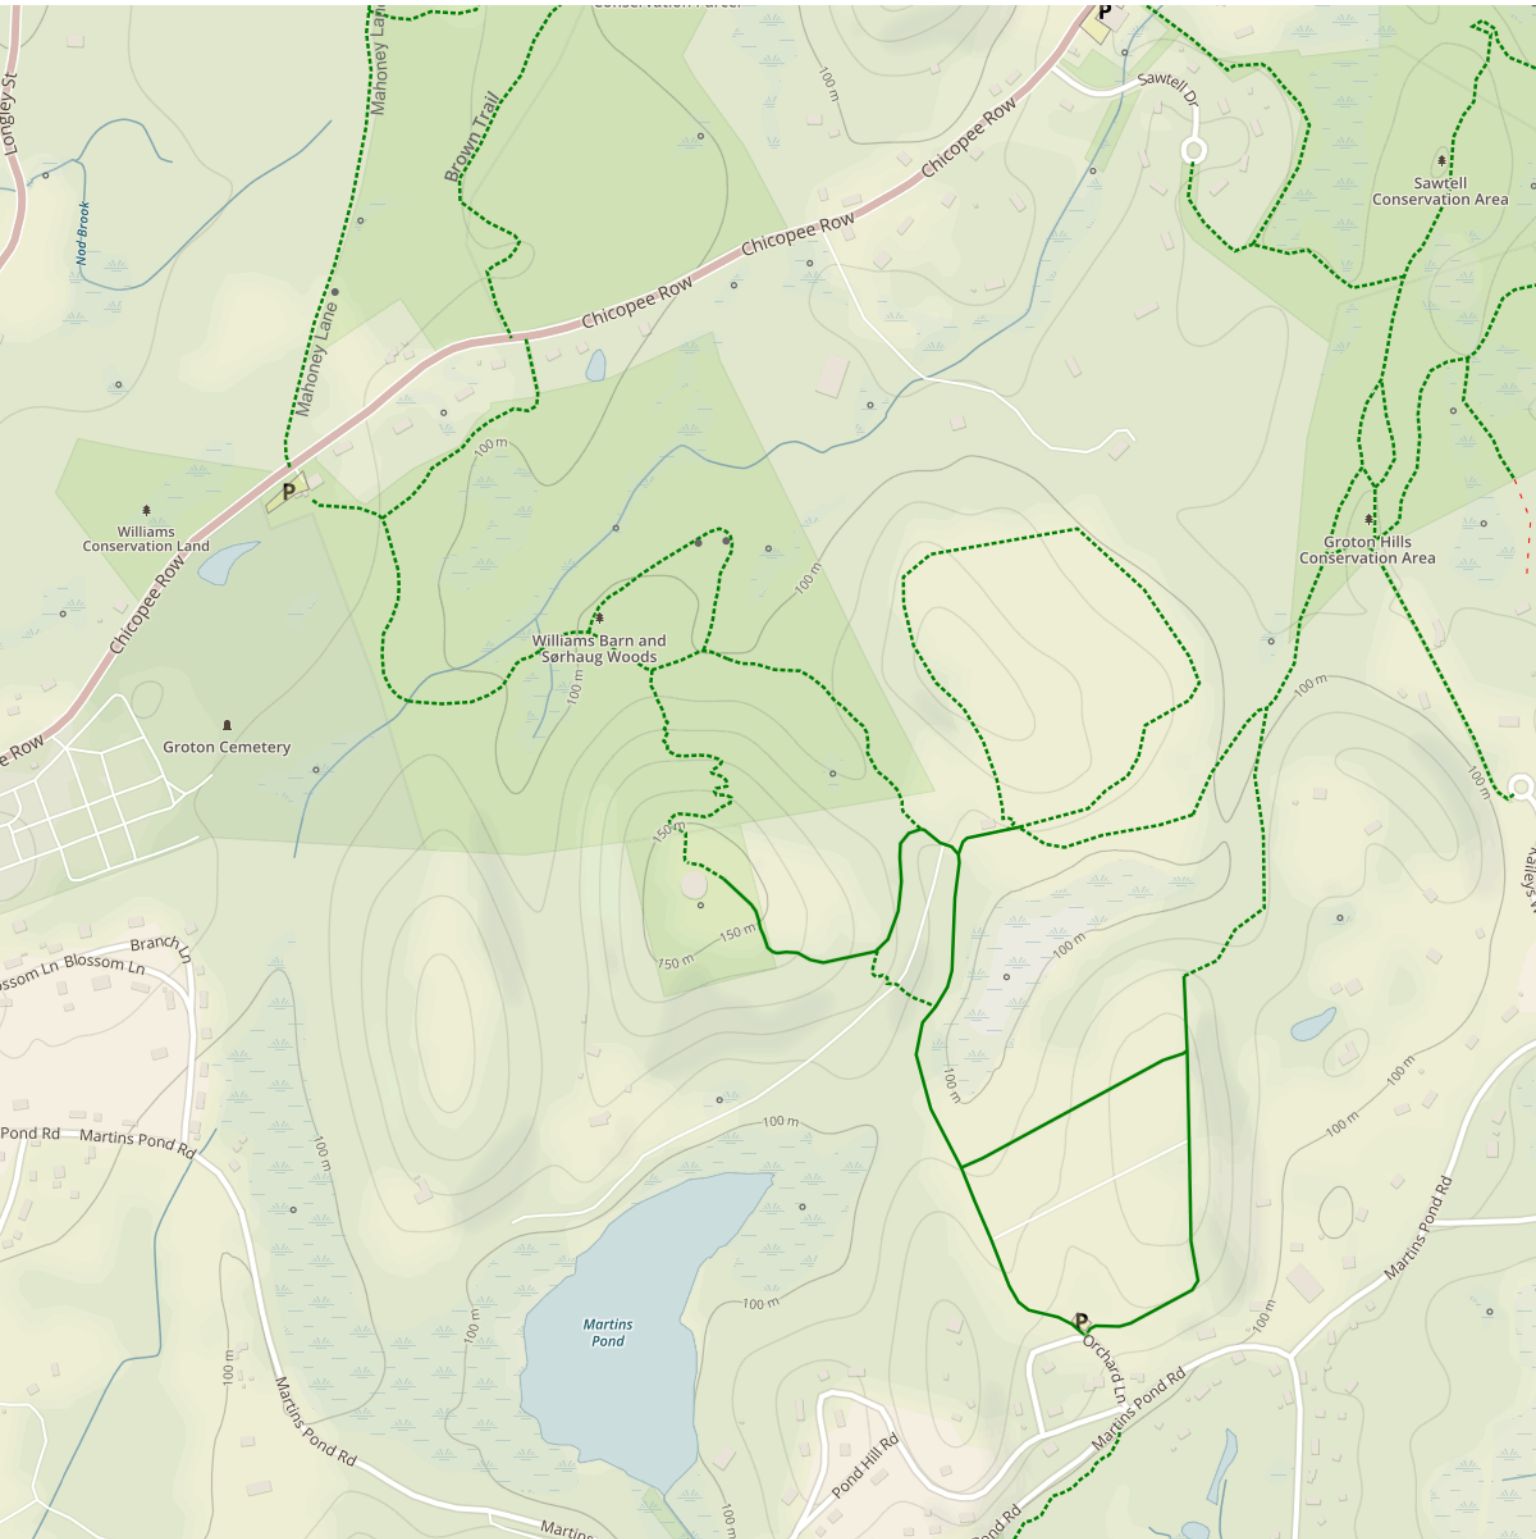

# Williams Barn Area Trail Map - [www.grotontrails.org](http://www.grotontrails.org)

- Maintained Wide Trail
- ⋯ Maintained Trail
- ⋯ Un-Maintained Trail
- Paved Trail
- ⋯ Mountain Bike Trail
- - - Private Trail Not Public